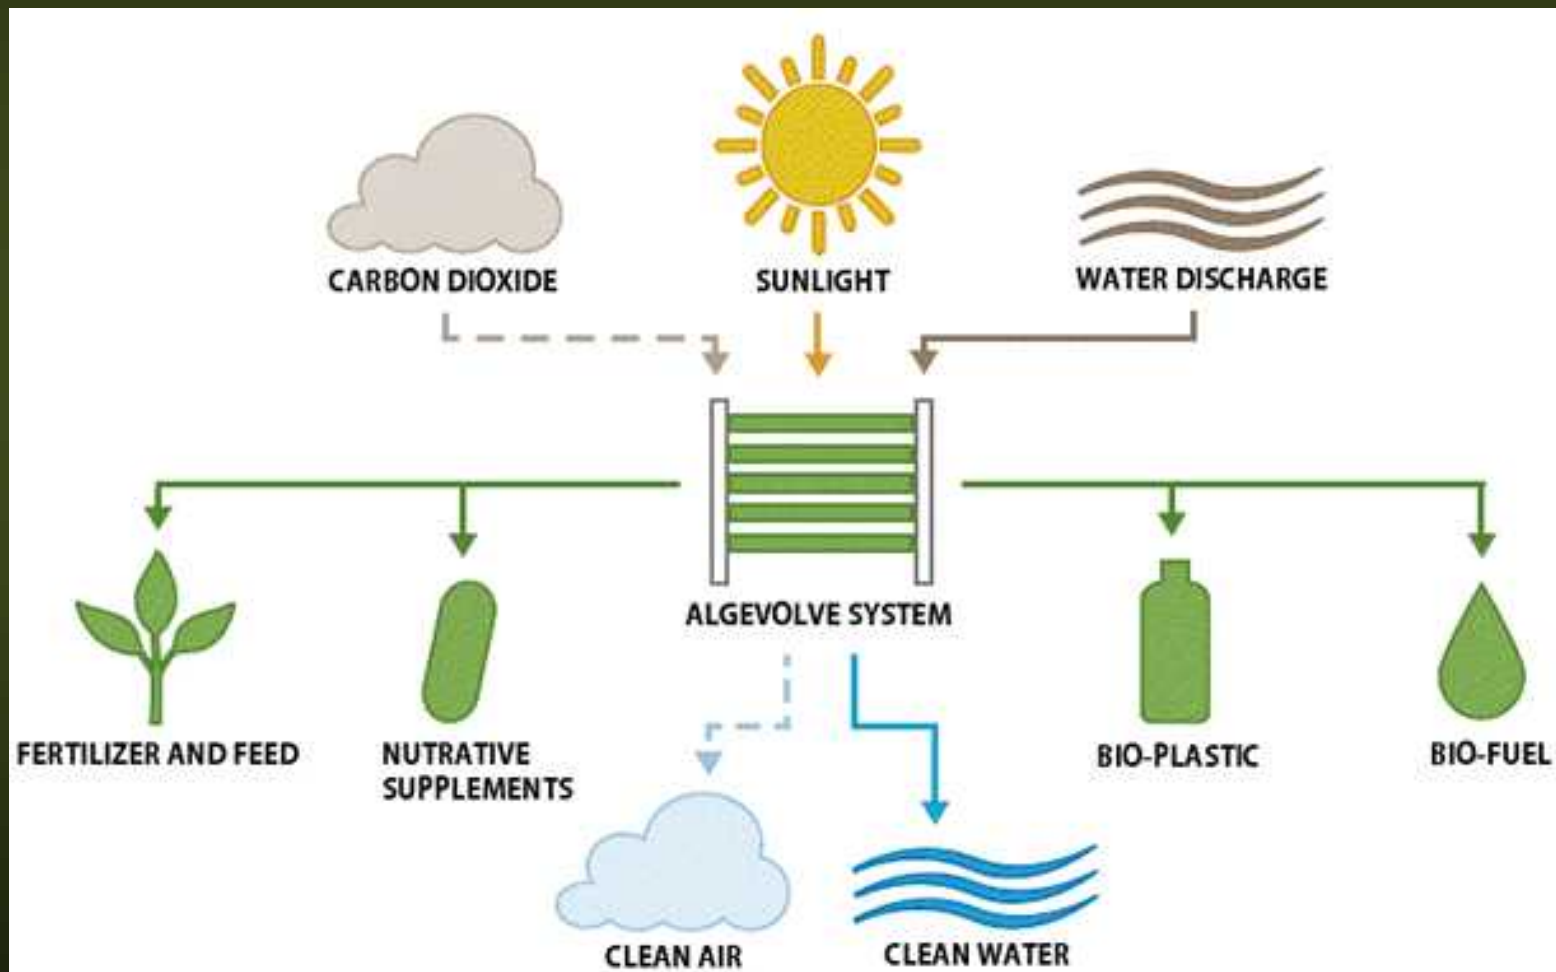

Algae-based Nutrient Removal

IEP Demo system

Process Flow

Secondary to Blend

Photobioreactor (PBR)

Blend

Membrane Separation

Koch – Puron Membranes