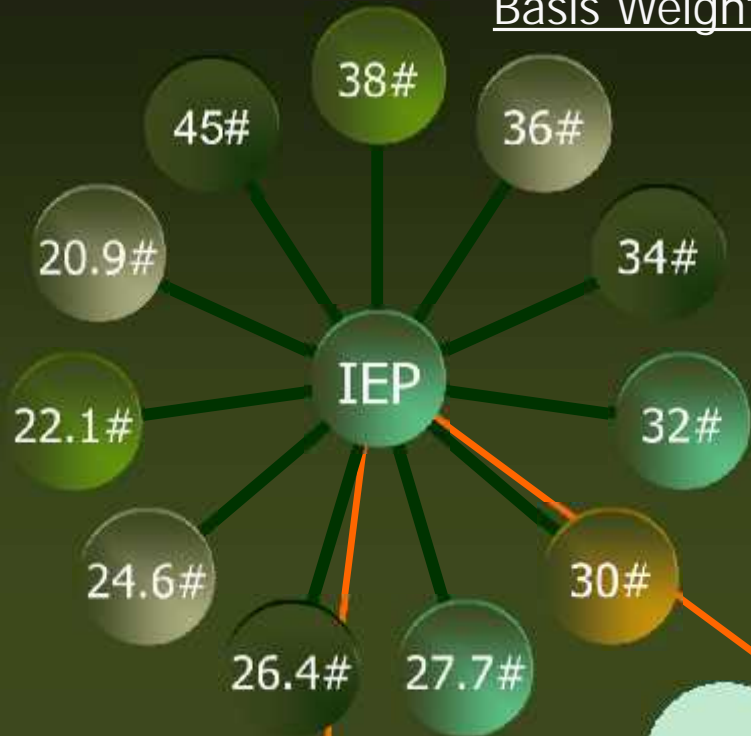

INLAND EMPIRE
PAPER COMPANY
Papermakers since 1911.

The logo consists of a stylized green 'IE' symbol above the company name. The text 'INLAND EMPIRE' and 'PAPER COMPANY' is in a bold, black, serif font, while 'Papermakers since 1911.' is in a smaller, italicized green font.

Company Background

- Manufacturing paper products in Millwood since 1911
- Most modern newsprint mill in the world
- Newest paper machine in North America

Company Background

- Raw materials consist mostly of waste materials
- Recently completed installation of a new system for processing waste wood chips
 - Reduced natural gas consumption by 77%
 - Reduced CO₂ emissions by 30,000 tons per year

Company Background

- Integrated recycling facility installed in 1991
 - Recycle ONP, magazines and office waste
 - Paper produced at IEP can be made with up to 60% recycled materials

Grade Diversity

Basis Weights

Grade Types

Colors

NPDES Permit/DO TMDL

Parameter	Pre-TMDL Permit (lbs./day)	DO TMDL Permit (lbs./day)	Reduction Percentage
BOD	4,536	123.2 (3 ppm)	97%
Total Phosphorus	36.4	2.39 (70 ppb)	93%
Nitrogen	N/A	24.29 (1 ppm)	