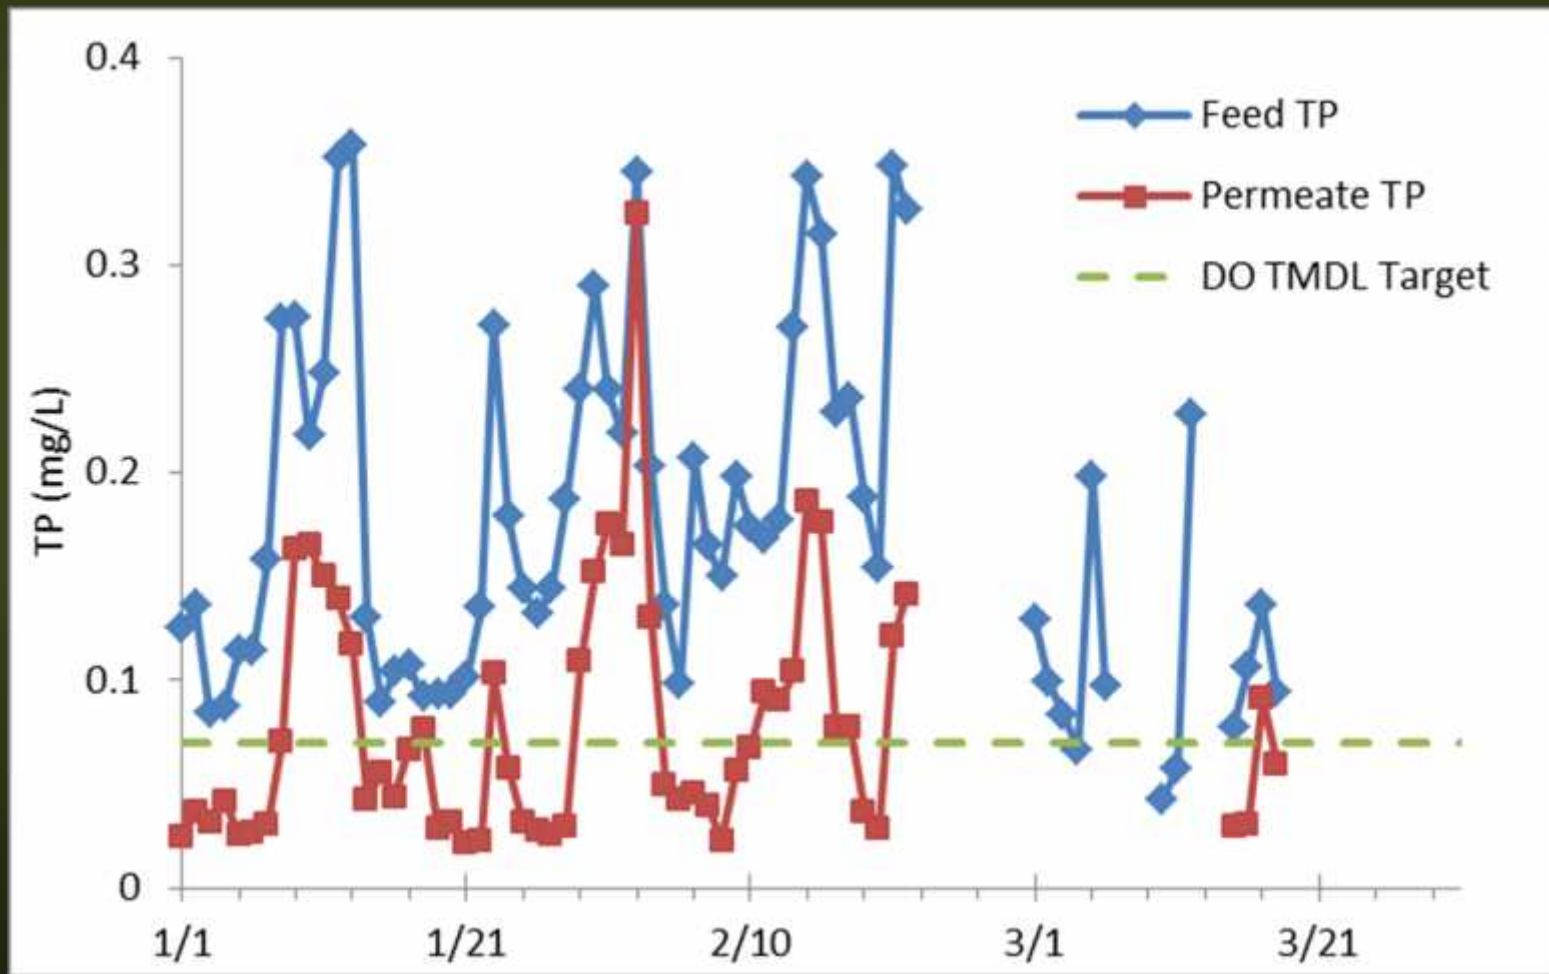

TP Performance