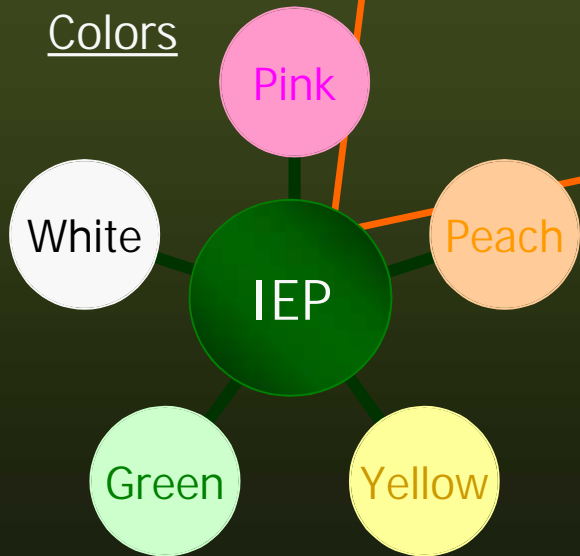

INLAND EMPIRE
PAPER COMPANY
Papermakers since 1911.

The logo consists of a stylized green 'IE' symbol above the company name. The text 'INLAND EMPIRE' and 'PAPER COMPANY' is in a bold, black, serif font, while 'Papermakers since 1911.' is in a smaller, italicized green font.

Grade Types

Colors

NPDES Permit/DO TMDL

Parameter	Pre-TMDL Permit (lbs./day)	DO TMDL Permit (lbs./day)	Reduction Percentage
BOD	4,536	123.2 (3 ppm)	97%
Total Phosphorus	36.4	2.39 (70 ppb)	93%
Nitrogen	N/A	24.29 (1 ppm)	