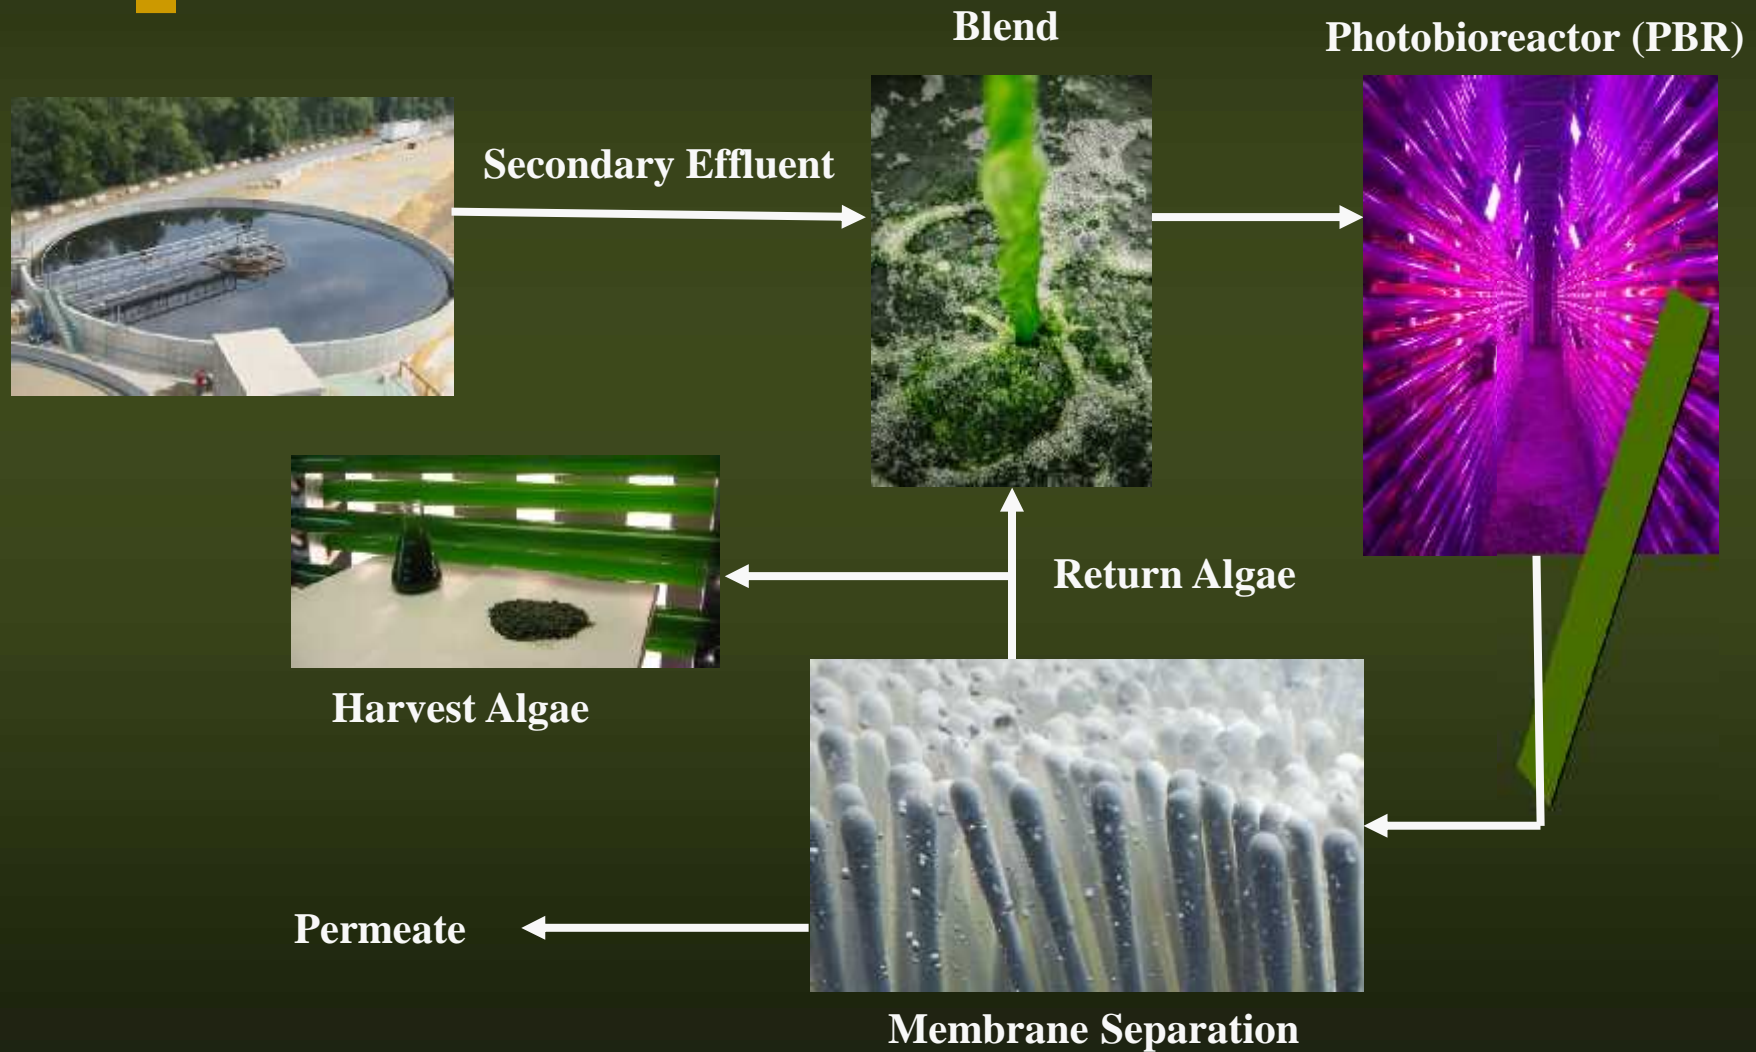

IEP's Commitment to TMDL

- Pilot tested ten phosphorus reduction technologies:
 - Blue Waters Sand Filter
 - Zenon Membrane
 - Trident HS Multi-Media Filter
 - Co-Mag Ballasted Magnetite
 - Contrafast/Trident HS
 - Trident Multi-Media Filter
 - Parkson Sand Filter
 - Actiflo Ballasted Sand
 - Co-Mag/Trident HS
 - AlgEvolve

Algae-based Nutrient Removal

IEP Demo system

Process Flow

Secondary to Blend

Photobioreactor (PBR)

Blend

Membrane Separation

Koch – Puron Membranes