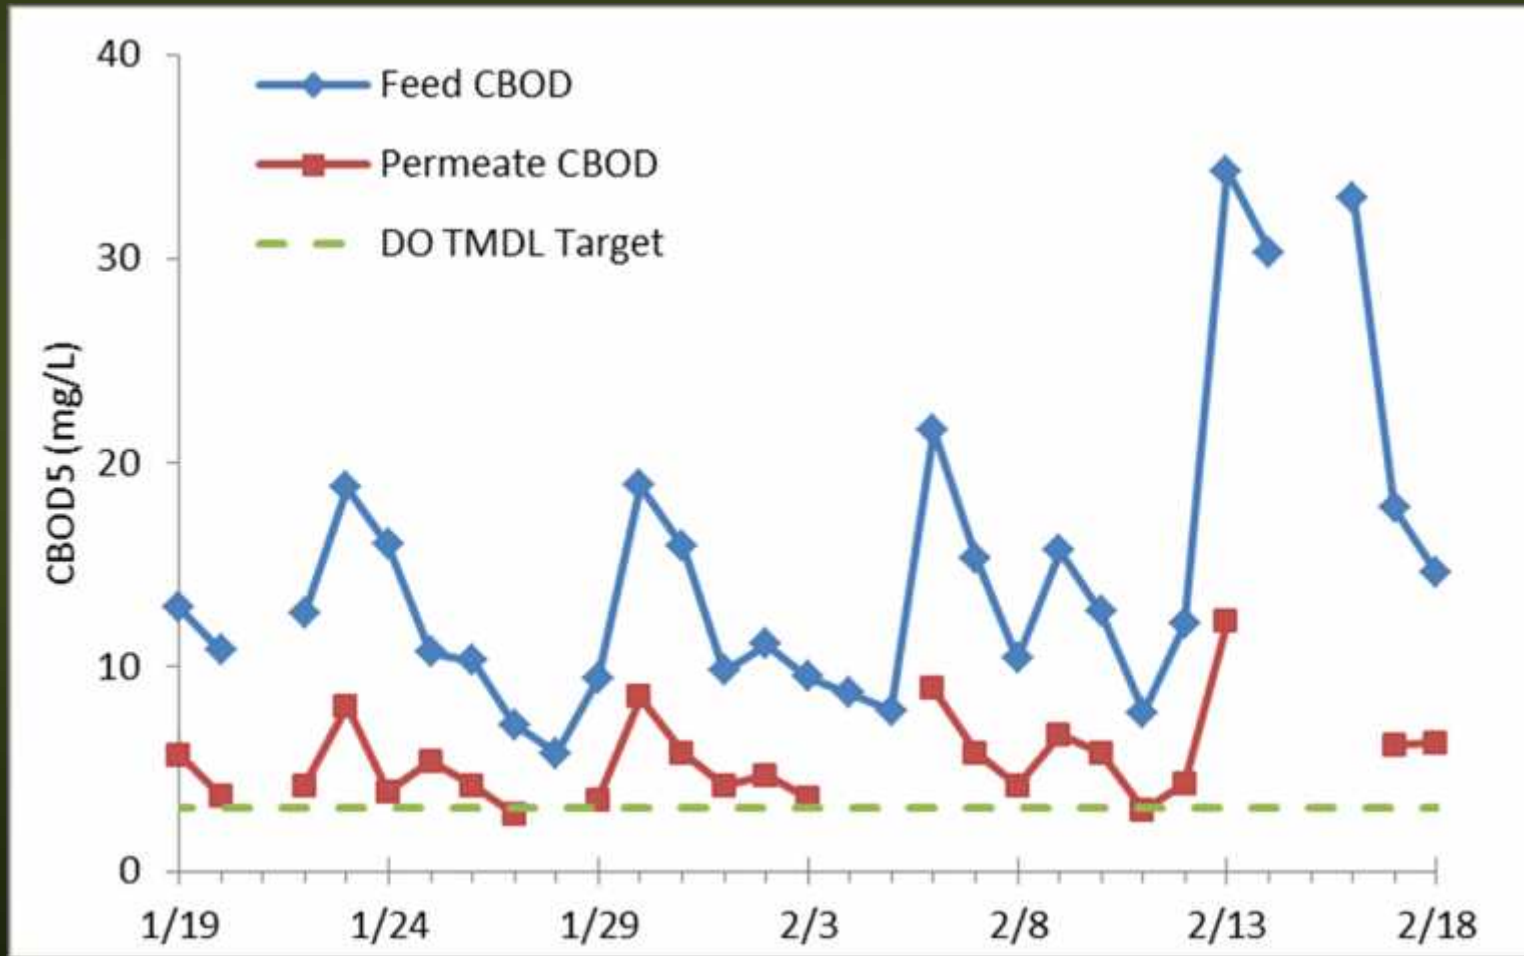

CBOD Performance