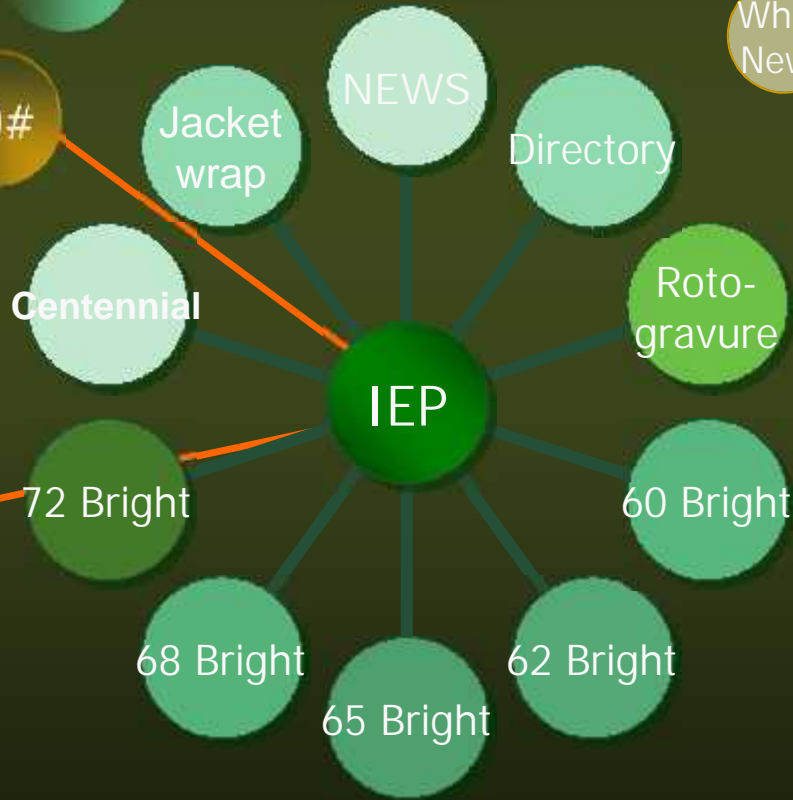

INLAND EMPIRE
PAPER COMPANY
Papermakers since 1911.

The logo consists of a stylized green 'IE' symbol above the company name. The text 'INLAND EMPIRE' and 'PAPER COMPANY' is in a bold, black, serif font, while 'Papermakers since 1911.' is in a smaller, italicized green font.

Company Background

- Integrated recycling facility installed in 1991
 - Recycle ONP, magazines and office waste
 - Paper produced at IEP can be made with up to 60% recycled materials

Grade Diversity

Basis Weights

Grade Types

Colors

NPDES Permit/DO TMDL

Parameter	Pre-TMDL Permit (lbs./day)	DO TMDL Permit (lbs./day)	Reduction Percentage
BOD	4,536	123.2 (3 ppm)	97%
Total Phosphorus	36.4	2.39 (70 ppb)	93%
Nitrogen	N/A	24.29 (1 ppm)	

IEP's Commitment to TMDL

- Pilot tested ten phosphorus reduction technologies:
 - Blue Waters Sand Filter
 - Zenon Membrane
 - Trident HS Multi-Media Filter
 - Co-Mag Ballasted Magnetite
 - Contrafast/Trident HS
 - Trident Multi-Media Filter
 - Parkson Sand Filter
 - Actiflo Ballasted Sand
 - Co-Mag/Trident HS
 - AlgEvolve